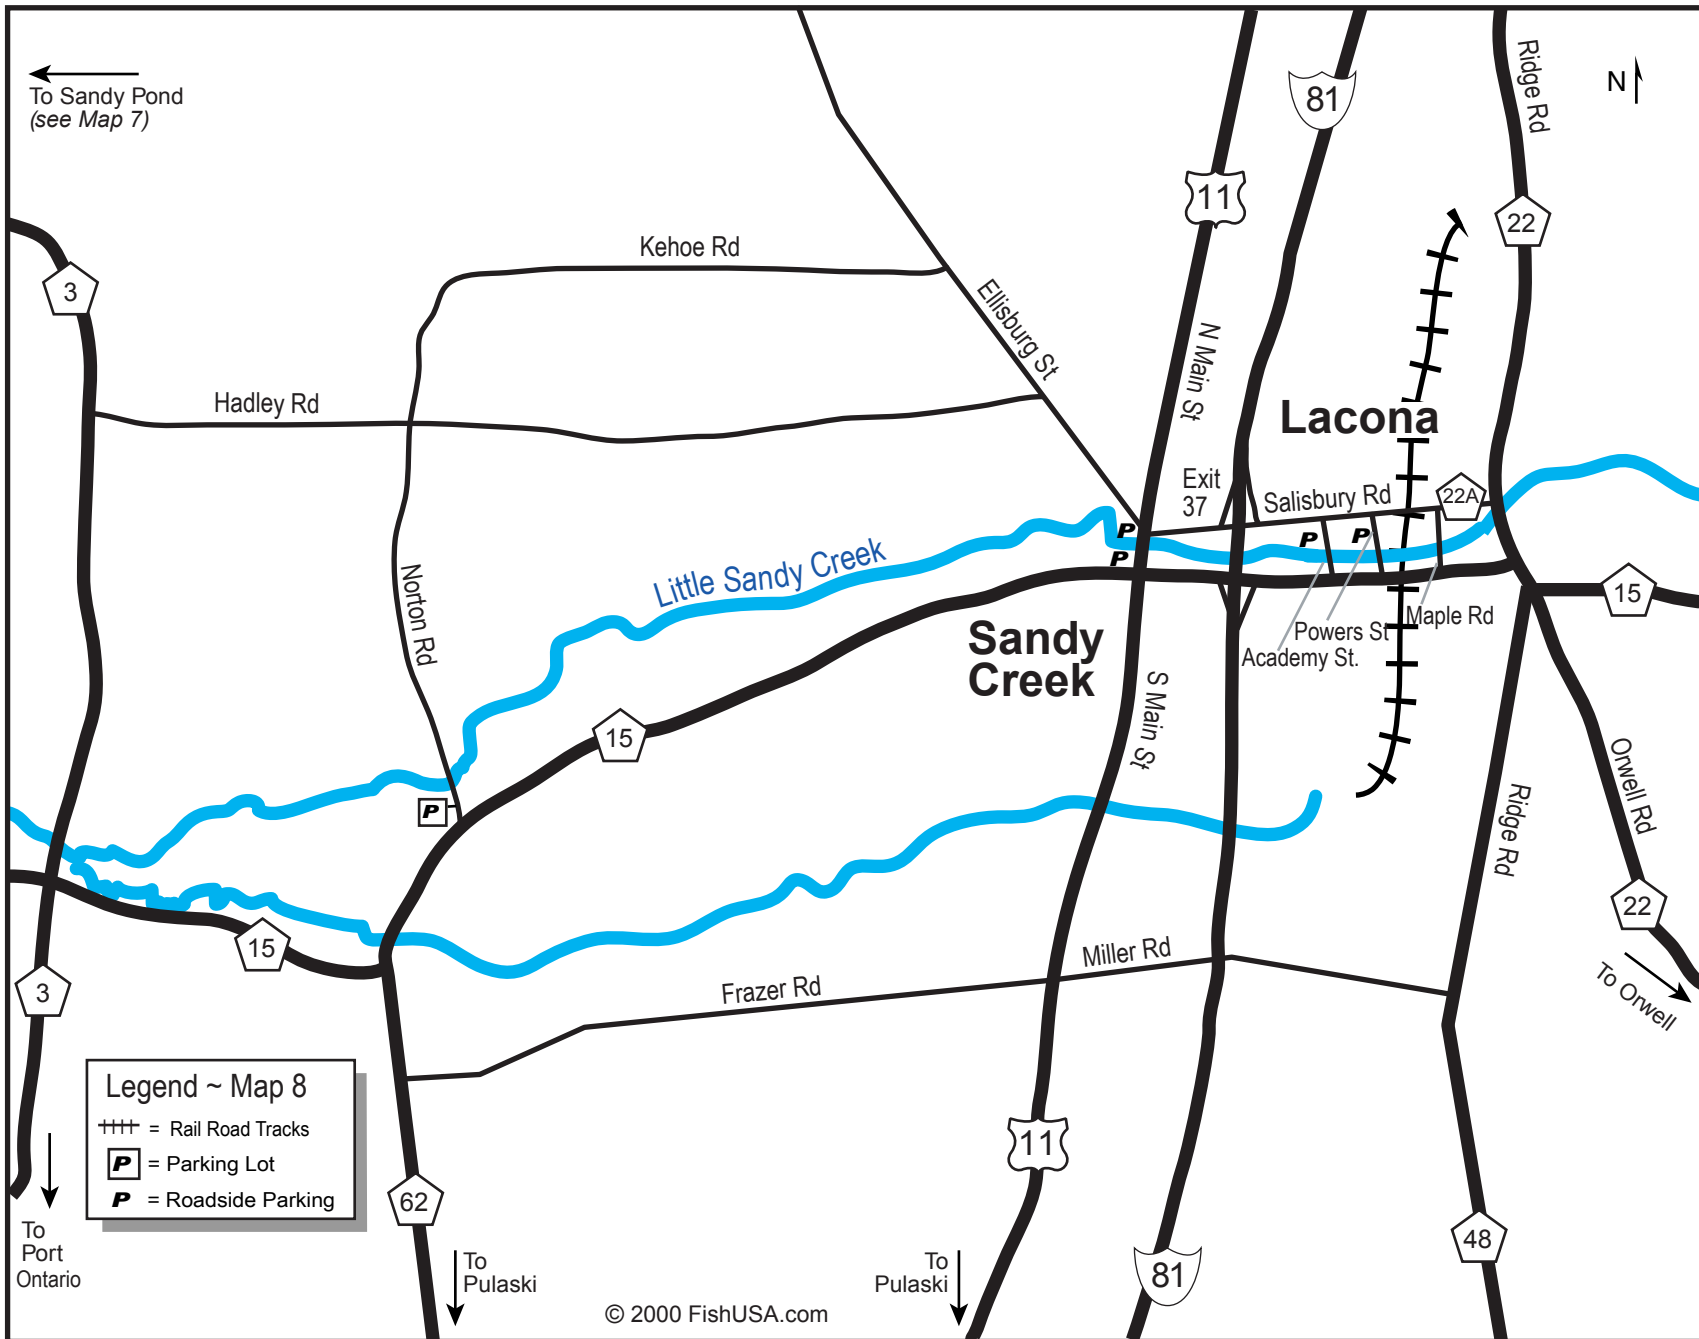

# MAP 8. Upper Little Sandy Creek

**FISH SALMON RIVER.com**

Online Shopping for all your Fishing Gear @ Great Prices! visit us at [www.FishUSA.com](http://www.FishUSA.com)

Maps available online at [www.FishSalmonRiver.com](http://www.FishSalmonRiver.com)

**Legend ~ Map 8**  
 +++ = Rail Road Tracks  
 [P] = Parking Lot  
 p = Roadside Parking