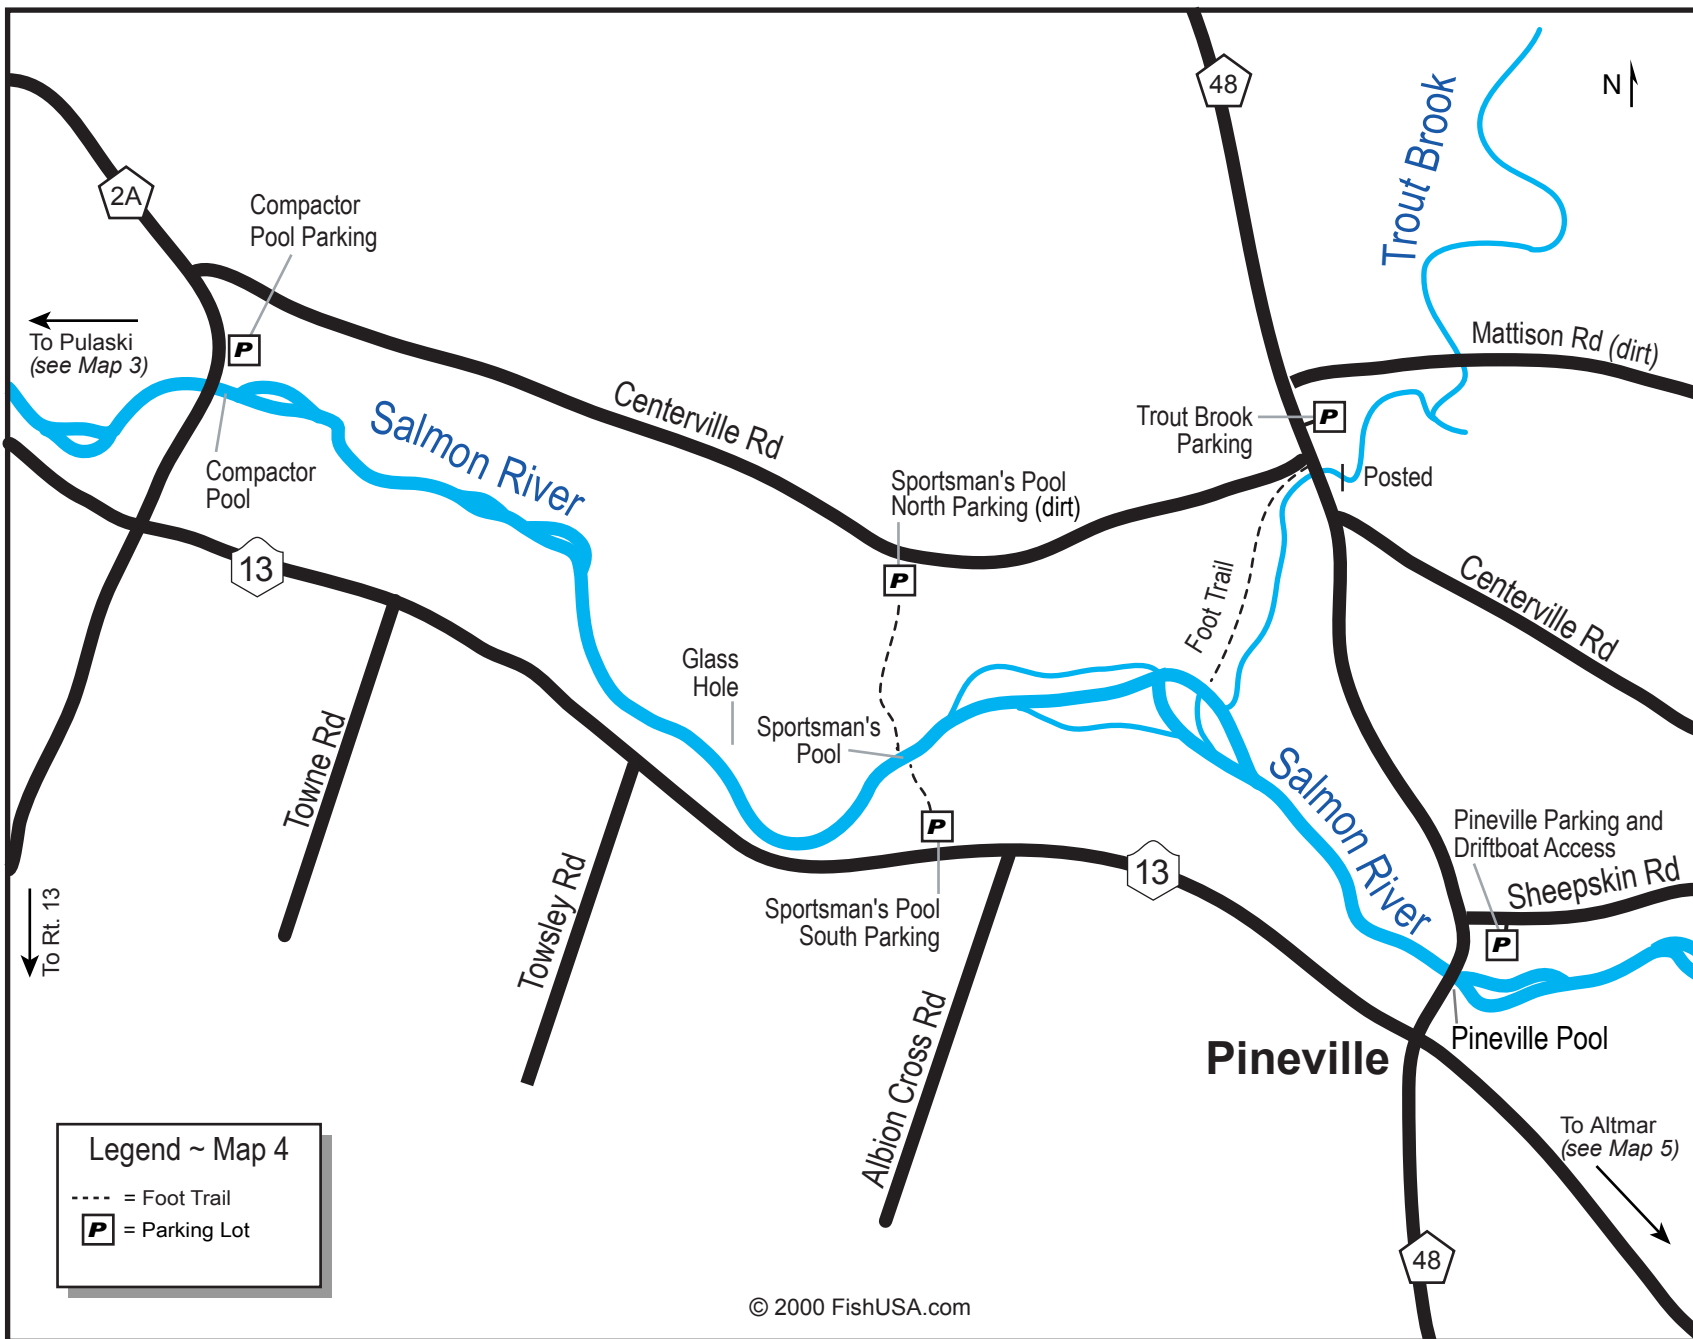

MAP 4. Salmon River - Route 2A to Pineville (Route 48), including Trout Brook

Online Shopping for all your Fishing Gear @ Great Prices! visit us at www.FishUSA.com

Maps available online at www.FishSalmonRiver.com