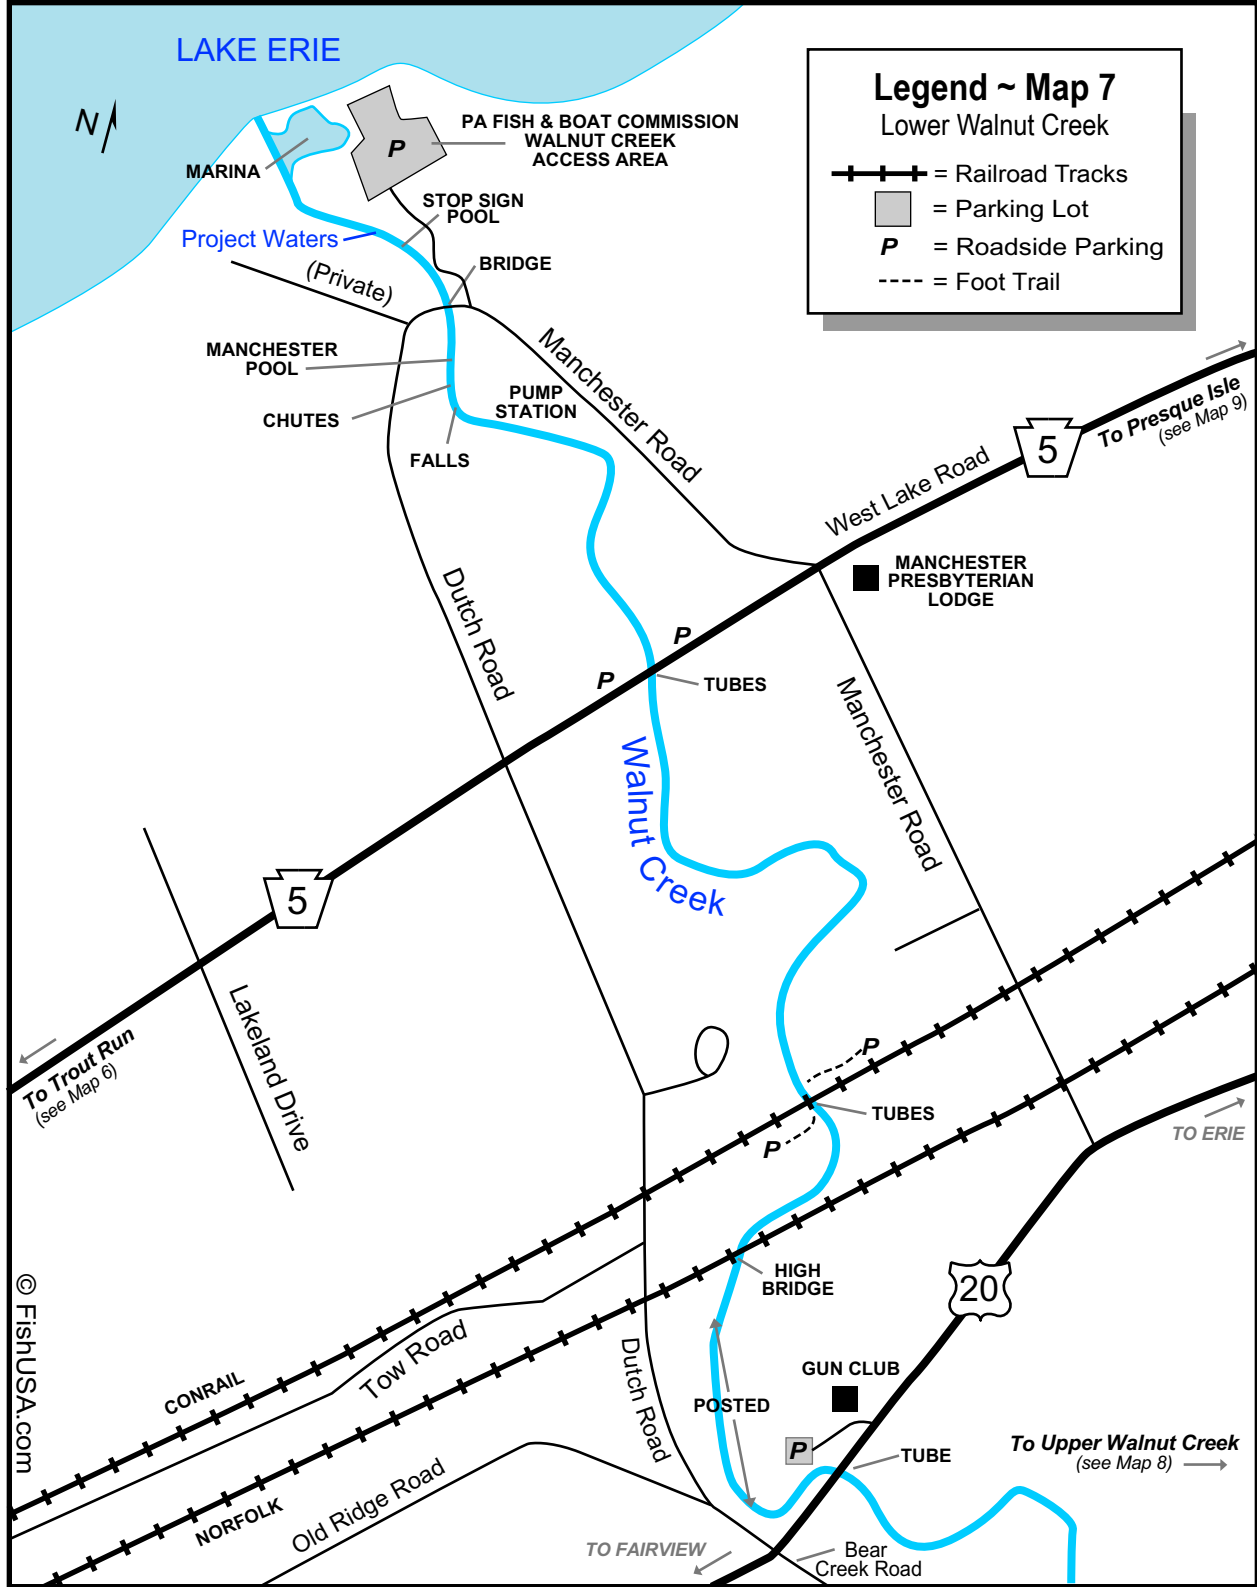

# CENTER PIN FISHING GEAR AT

Maps available online at [www.FishErie.com](http://www.FishErie.com)

Please visit our sponsor, [FishUSA.com](http://FishUSA.com), for all your tackle needs

MAP 7 ~ Lower Walnut Creek